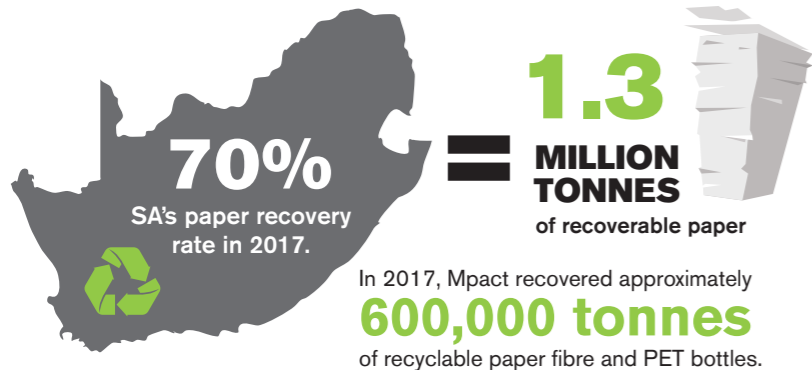

RECYCLING

makes a difference

1 tonne of recovered paper **SAVES 3m³** of landfill space

You can help your school make a difference (and raise more funds) by starting a Ronnie Recycling Revolution today!

7x The number of times paper fibre can be recycled before they degrade.

150,000 PEOPLE Employed by the forestry, paper and paper recycling industry.
Recycling increases earnings of waste collectors, usually their only source of income.
Mpact buys waste paper from **OVER 100** independent dealers across SA.